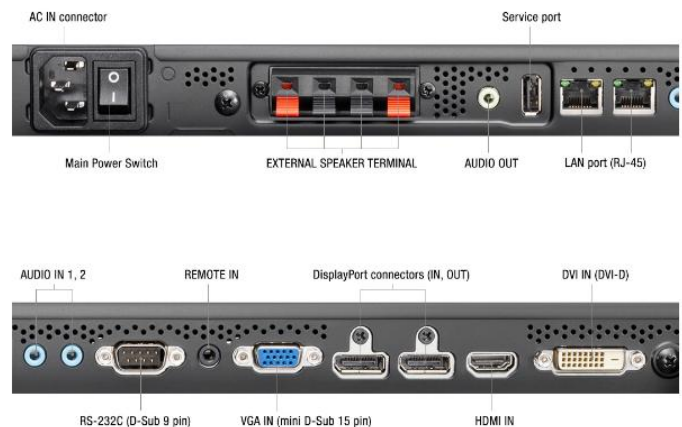

MultiSync® UN551VS

NEC LCD 55" Video Wall Display

Datasheet

Walls of Desire

Attract and engage your audience; the new 55" UN551VS shapes emotion and desire with NEC's most compelling video wall experience to date.

The new frameless design forms an entirely flat seamless digital canvas allowing a completely homogeneous image across multiple unified screens. The huge digital surface creates an unhindered viewing experience for your audience with a minimal image interruption of just 0.9mm per screen. The S-IPS panel provides superior picture quality and excellent colour reproduction in both landscape and portrait orientation ensuring perfect visibility even at extreme viewing angles which constantly change as the viewer passes by. At a high brightness level of 500 cd/m² your message will be well received with effortless readability in controllable ambient light situations. An advanced set of intelligent features make the displays easy to install and operate and supports significantly reduced maintenance requirements.

Connectivity

Input Video Analogue	1 x D-sub 15 pin
Input Video Digital	1 x DisplayPort (with HDCP); 1 x DVI-D (with HDCP); 1 x HDMI (with HDCP); 1 x Interface Extension Slot; 1 x OPS Slot
Input Audio Analogue	2 x 3,5 mm jack
Input Audio Digital	1 x DisplayPort; 1 x HDMI
Input Control	LAN 100Mbit; remote control wire (3,5mm jack); RS232
Output Video Digital	1 x DisplayPort out (loop through: DisplayPort, DVI-D, HDMI, Interface Extension Slot, OPS)
Output Audio Analogue	3,5mm jack
Output Control	LAN 100Mbit
Remote Control	LAN with SNMP; Remote Control IR (internal/external (optional) sensor); RS-232C (9-pin D-sub) Input