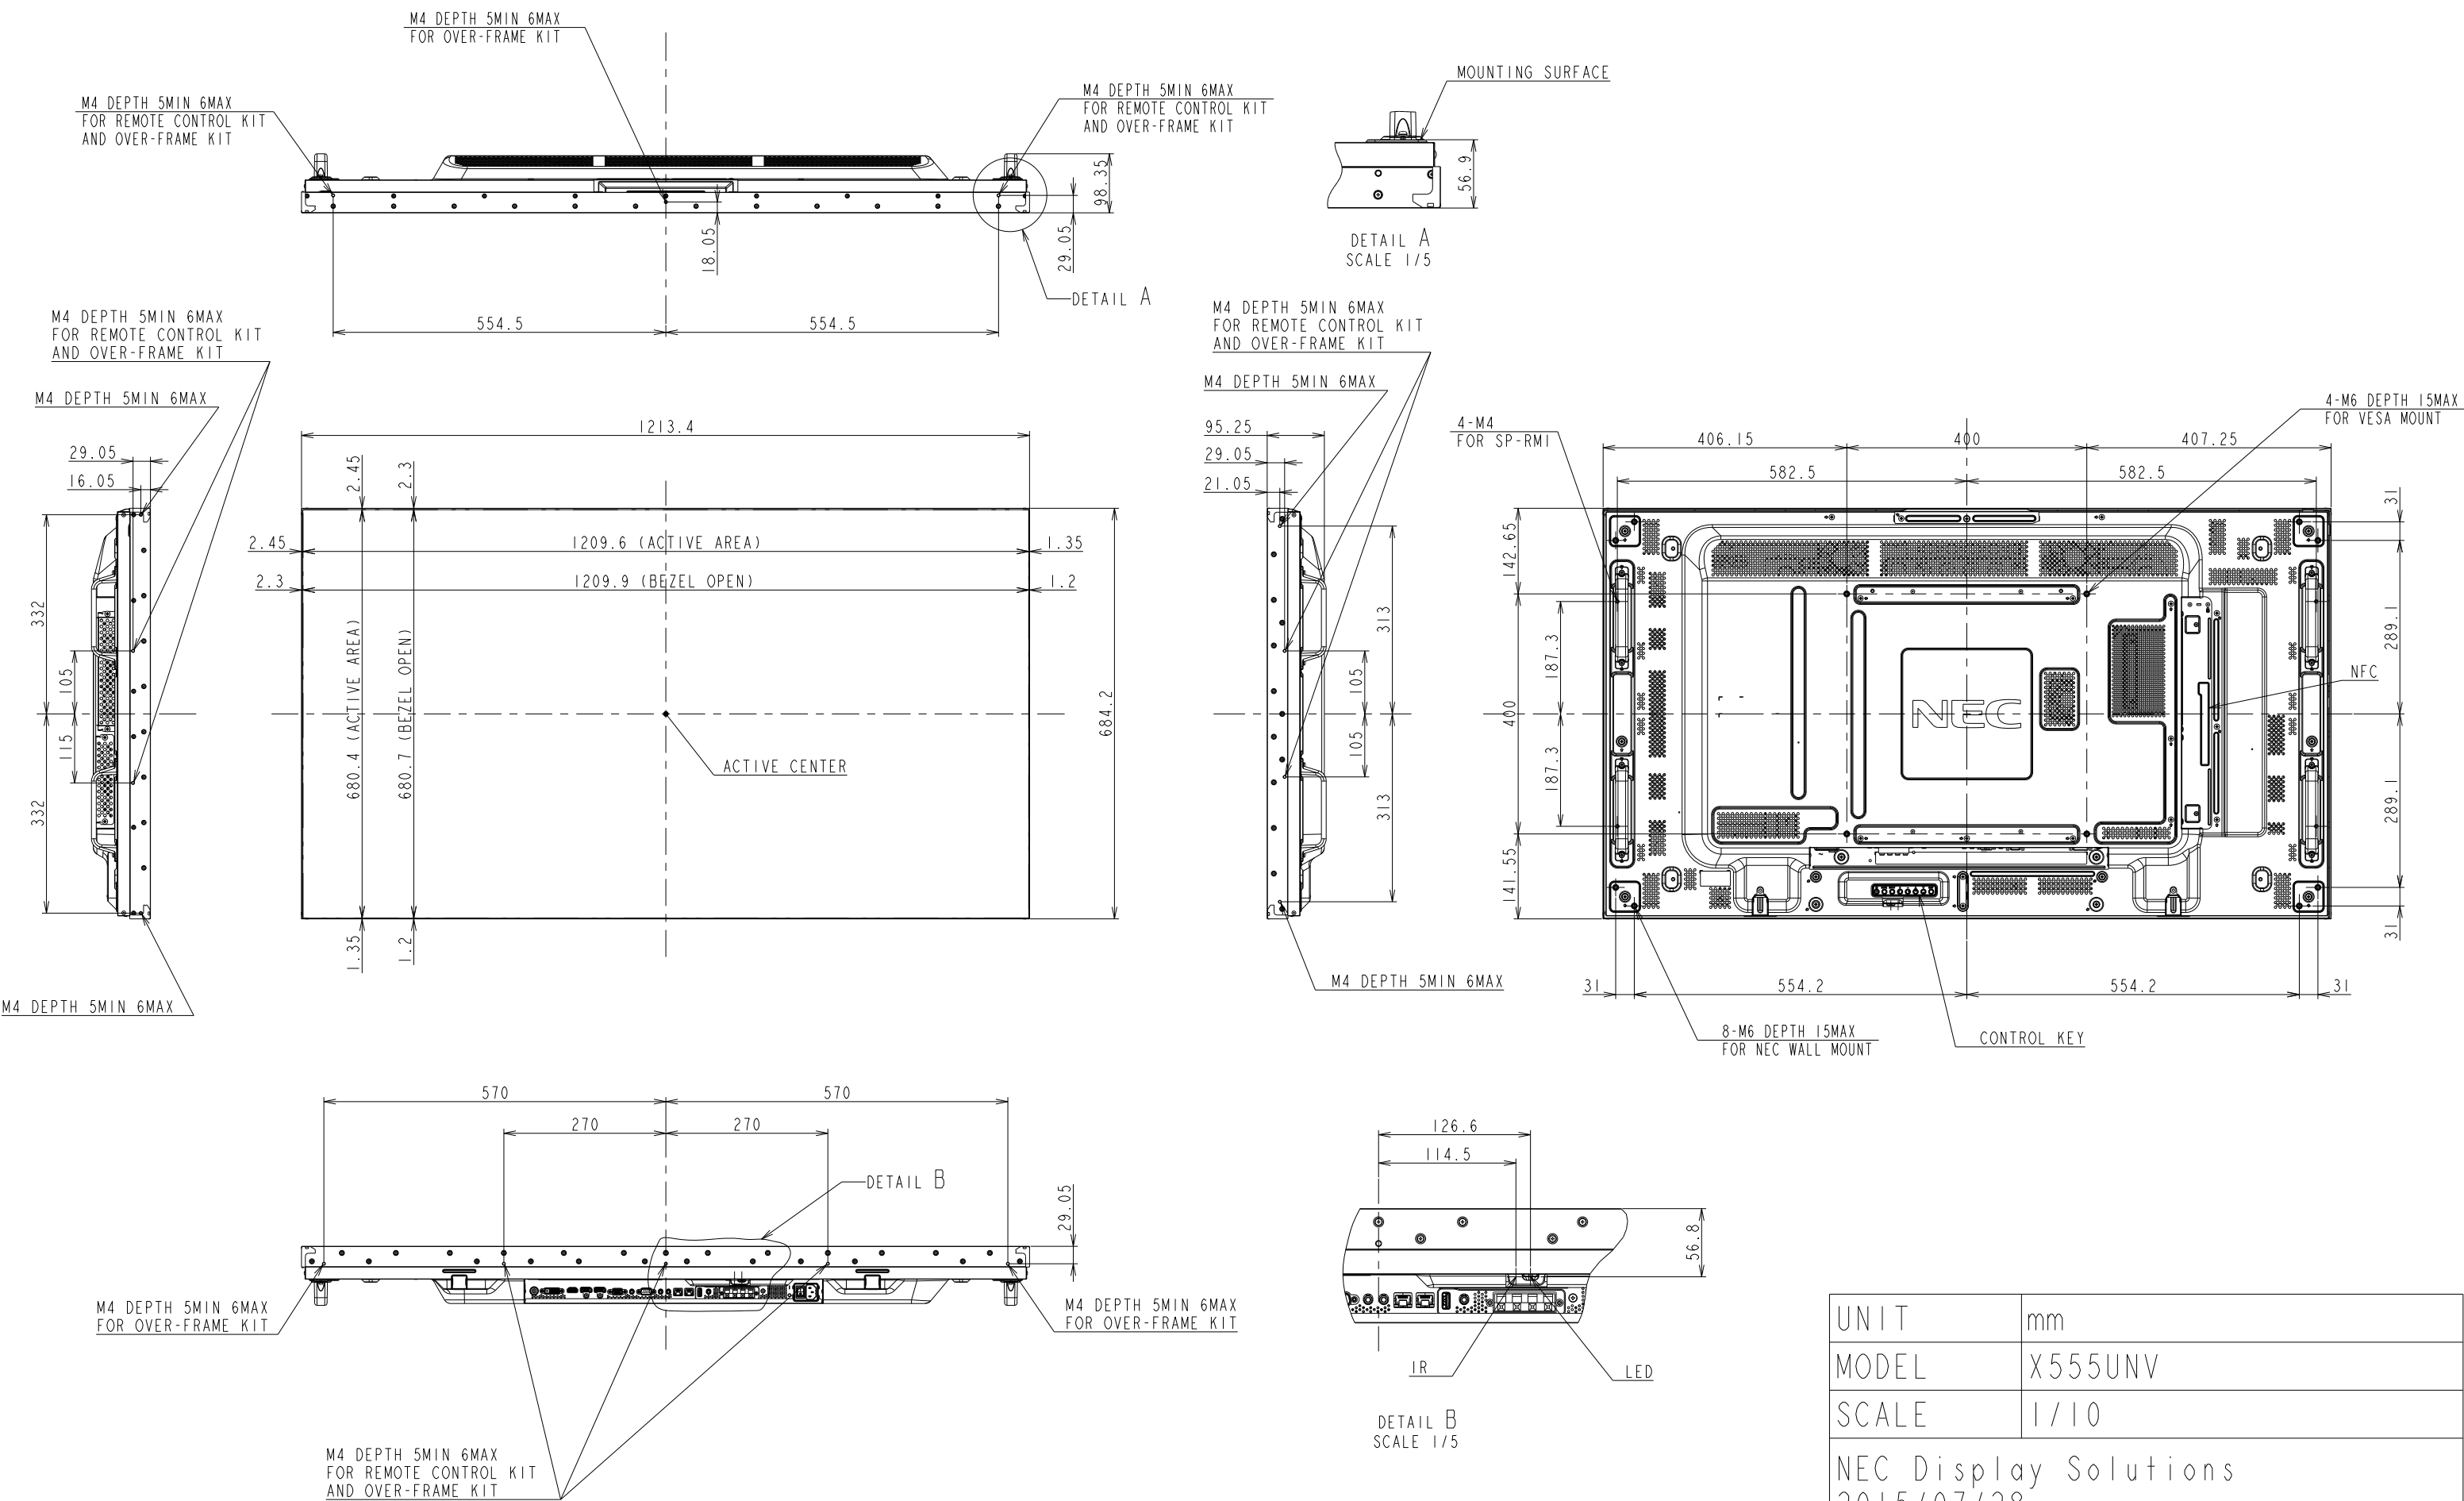

# X555UNV OUTLINE

THE CENTER OF GRAVITY: IT IS WITHIN 10mm FROM ACTIVE CENTER.

UNIT	mm
MODEL	X555UNV
SCALE	1/10
NEC Display Solutions 2015/07/28	