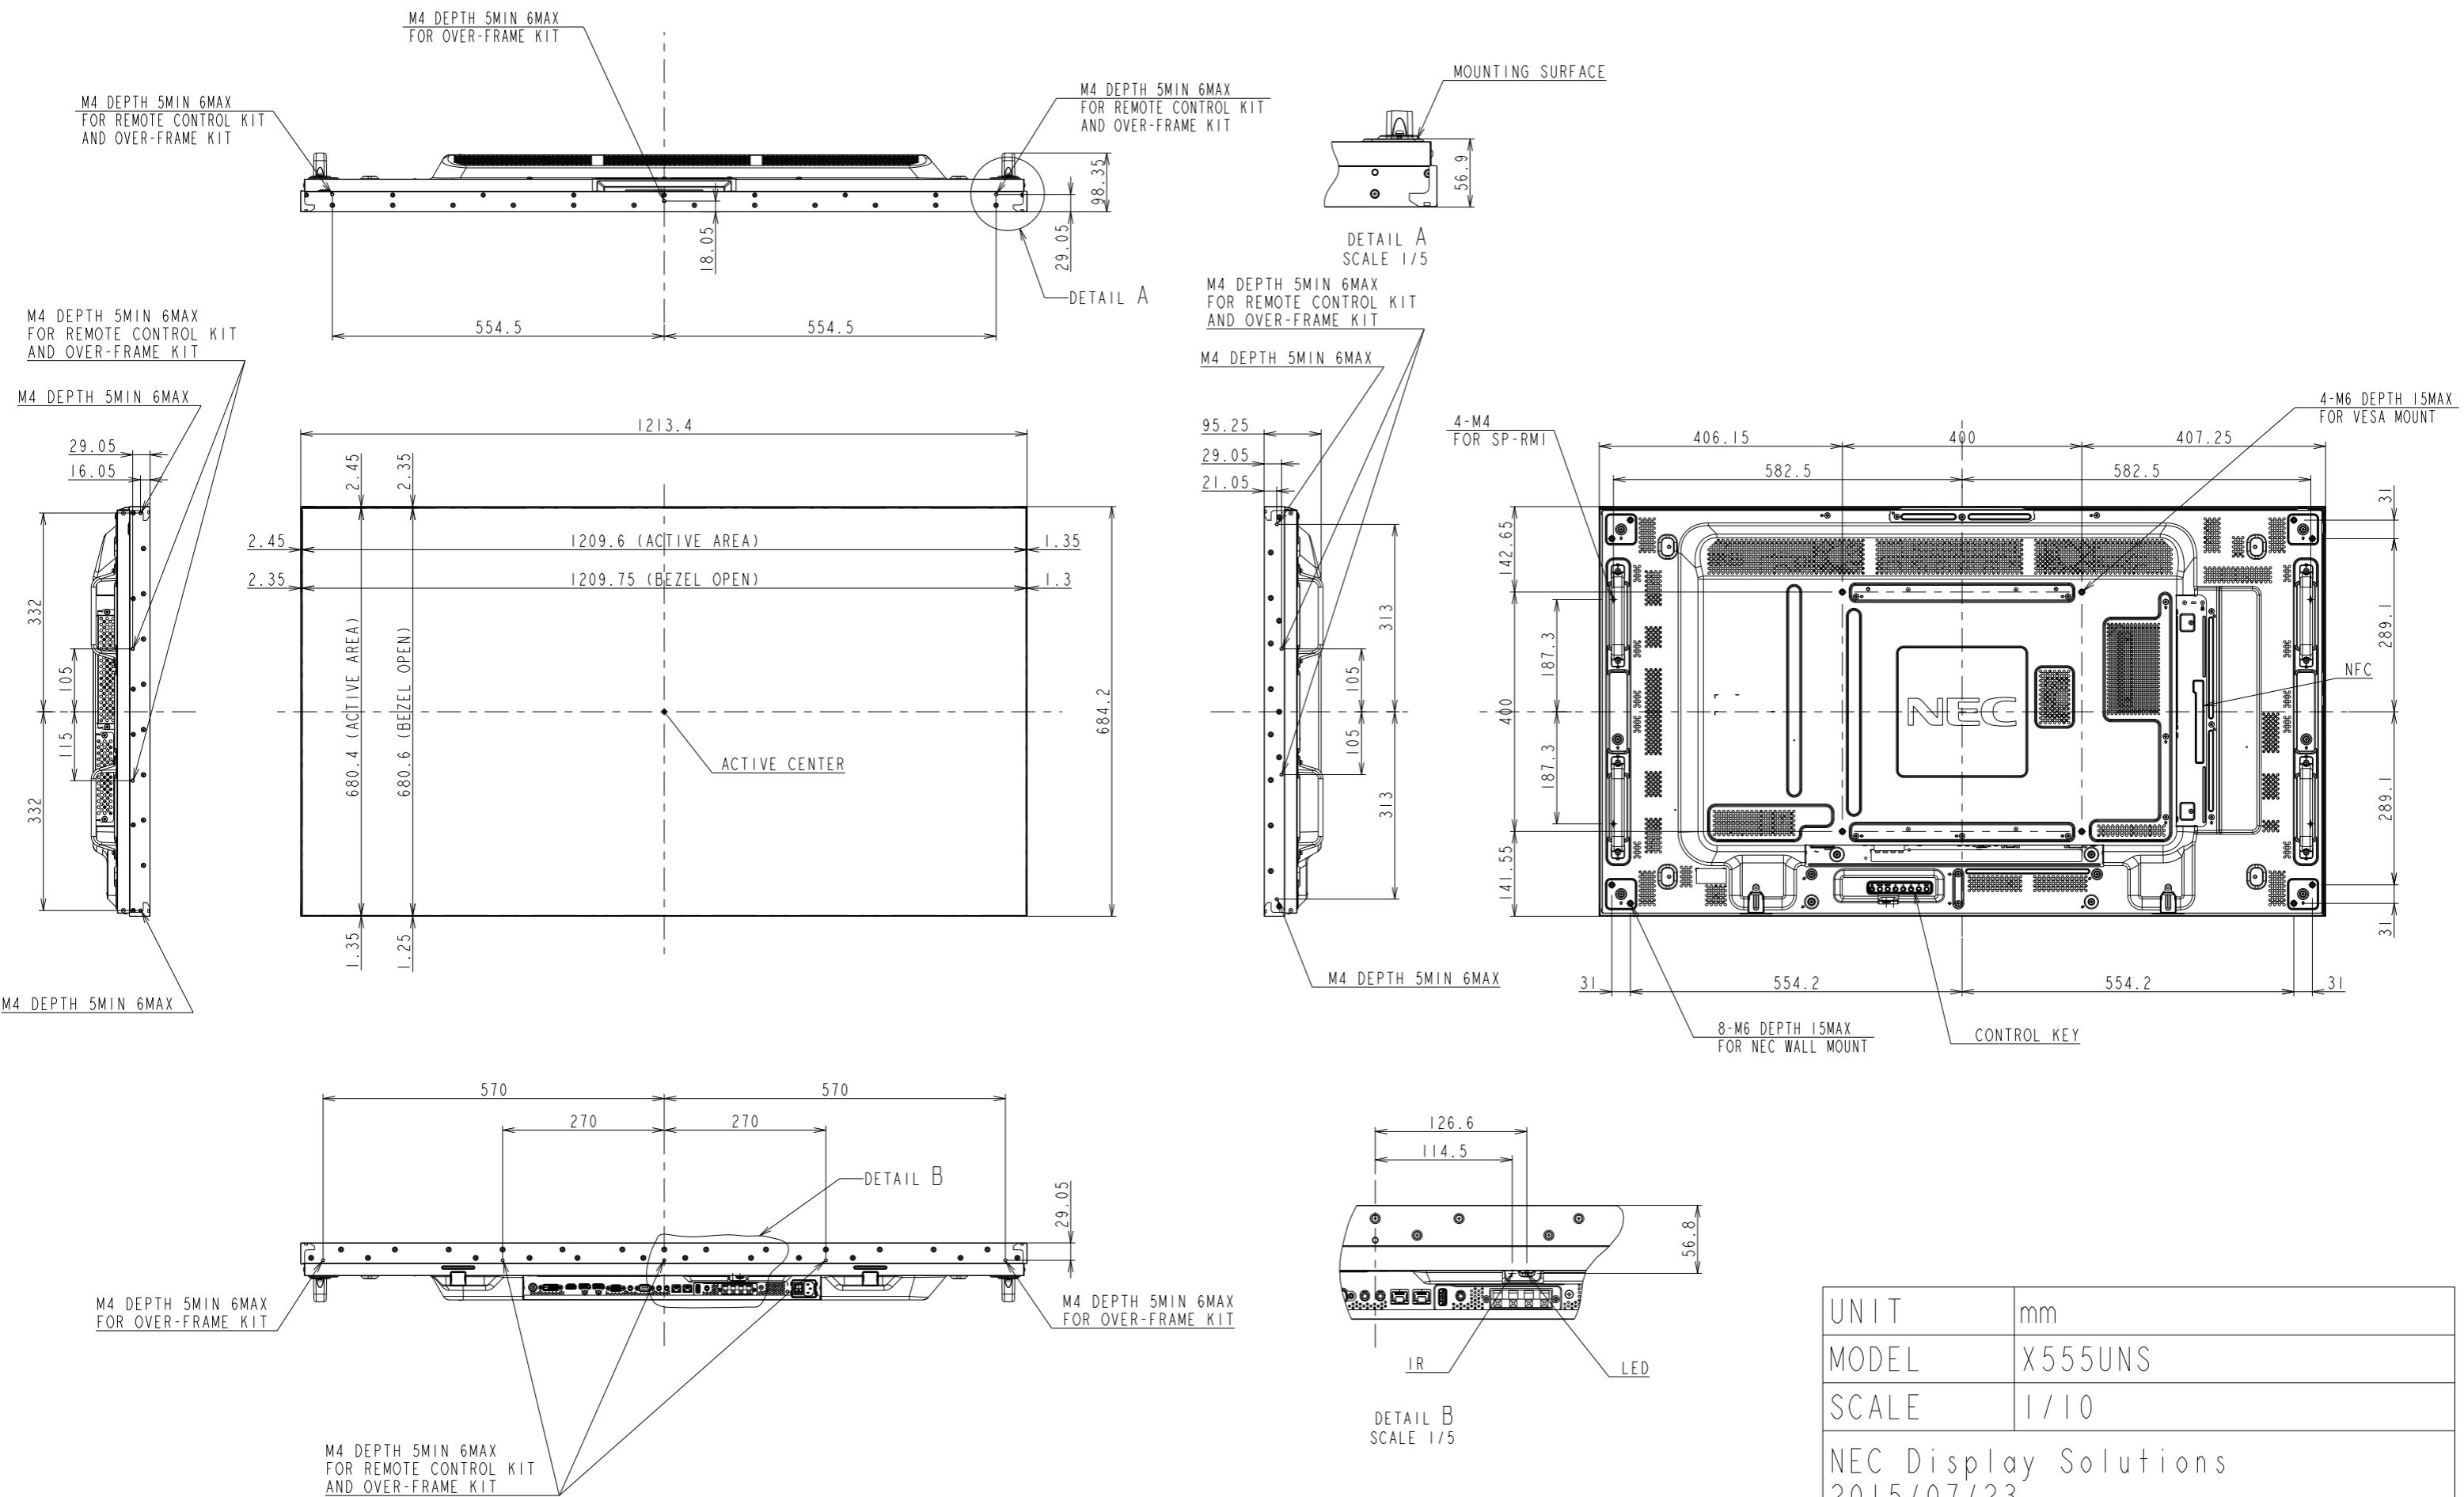

X555UNS OUTLINE

THE CENTER OF GRAVITY: IT IS WITHIN 10mm FROM ACTIVE CENTER.

UNIT	mm
MODEL	X555UNS
SCALE	1/10
NEC Display Solutions 2015/07/23	