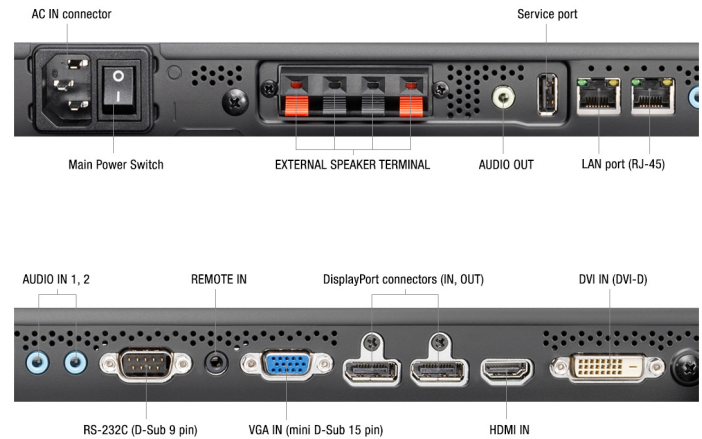

NEC MultiSync® X555UNS

Order Code: 60003905

NEC LCD 55" Video Wall Display

Video walls from NEC: get the WOW factor!

NEC's video wall solutions ensure the big impressions you desire. Effortless readability with precise colour reproduction and high contrast ratios will catch attention. An advanced set of intelligent features make the displays easy to install and operate, and drastically reduced maintenance times are supported.

MultiSync® X555UNS is the perfect choice for flexible video walls in corporate applications, retail environments, quick service restaurants and all other public spaces. Get the attention you desire! With the WOW factor from NEC!

Native UHD Daisy Chaining through DisplayPort 1.2 Multistreaming - enables the user to create UHD videowalls with either a single UHD image or 4 different Full HD sources.

Auto Tile Matrix - for a complete auto set up for videowalls. Save time and cost by configuring one display in order to complete the set up for the entire wall.

Frame Comp - supports a seamless appearance and shows the content without any interruption, creating one stunning image by synchronising the content across the wall.

Reliable colour reproduction - due to 10-bit colour performance with amazing viewing angles and hardware calibratable LUT for accurate image presentation.