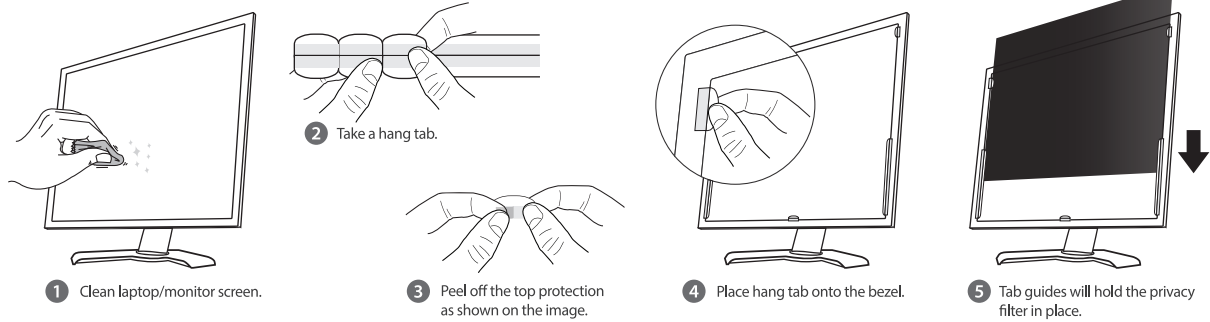

## Attach with double sided tape

\* Please apply the adhesive strip on the rear side of privacy filter first. Or, stronger adhesive side can make damage on the laptop/monitor screen.