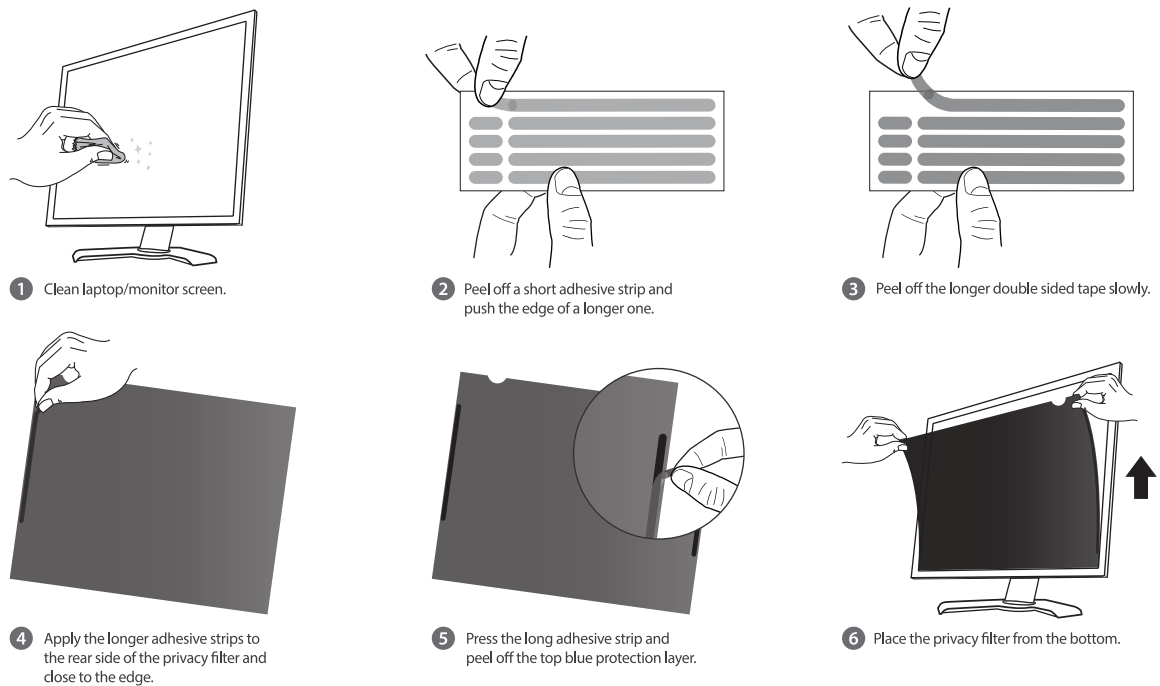

## Attach with hangtab

## Attach with double sided tape

\* Please apply the adhesive strip on the rear side of privacy filter first. Or, stronger adhesive side can make damage on the laptop/monitor screen.