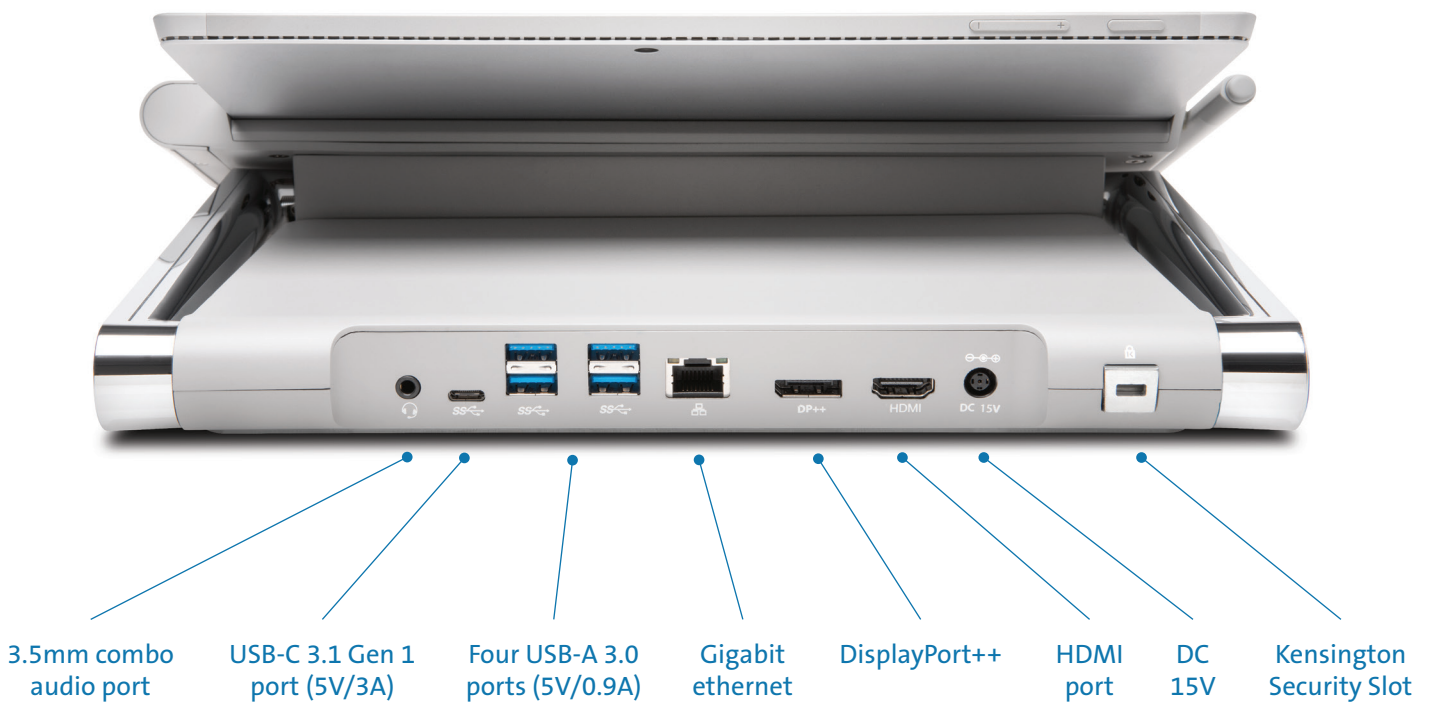

All specifications are subject to change without notice. Please check with your supplier for exact offers. Products may not be available in all markets. Brand and product names mentioned are trademarks of their respective companies.