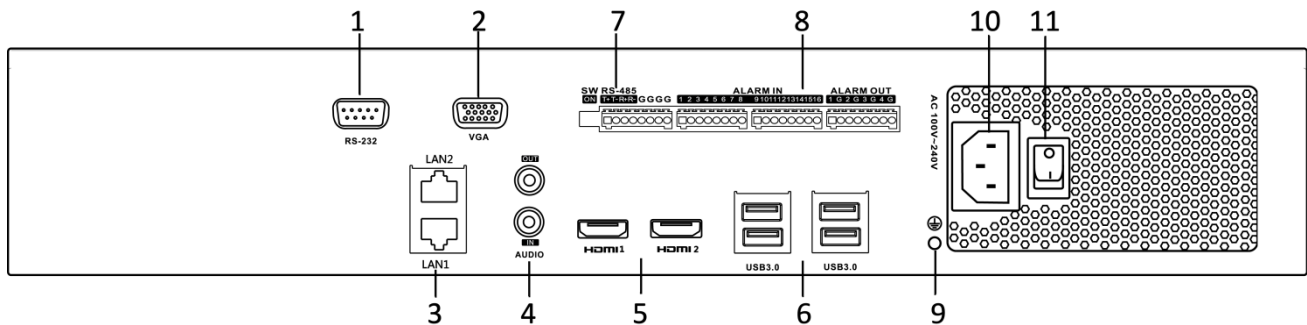

Physical Interfaces

Index	Description	Index	Description
1	RS-232 Serial Interface	7	RS-485 Serial Interface, Terminal Switch
2	VGA Output Interface	8	Alarm Input / Output (Optional)
3	LAN1 and LAN2 Interfaces	9	GND
4	Audio Input / Output Interface	10	100 to 240 VAC power supply
5	HDMI1 and HDMI2 Interfaces	11	Power Switch
6	4 × USB 3.0 Interface