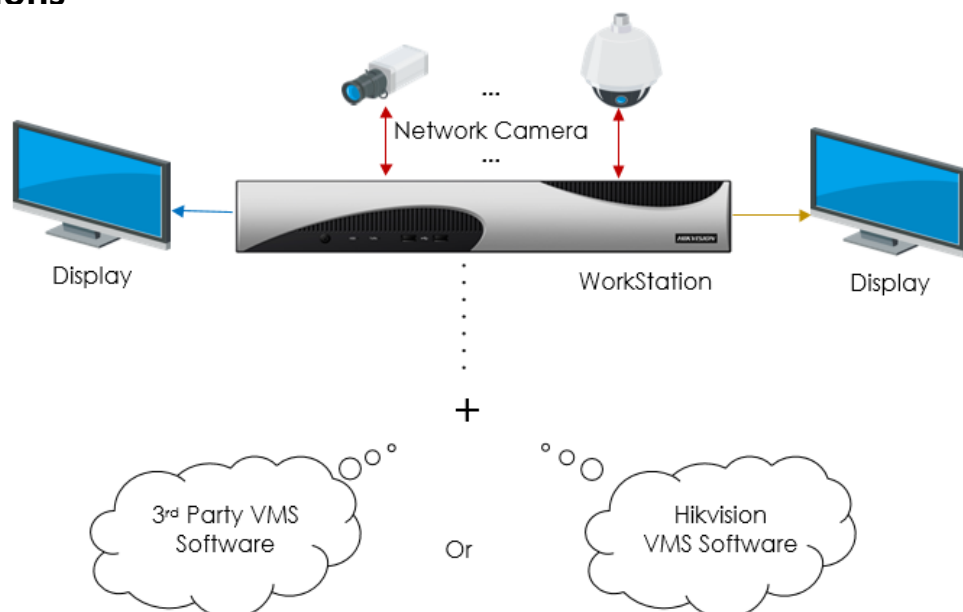

Typical Applications