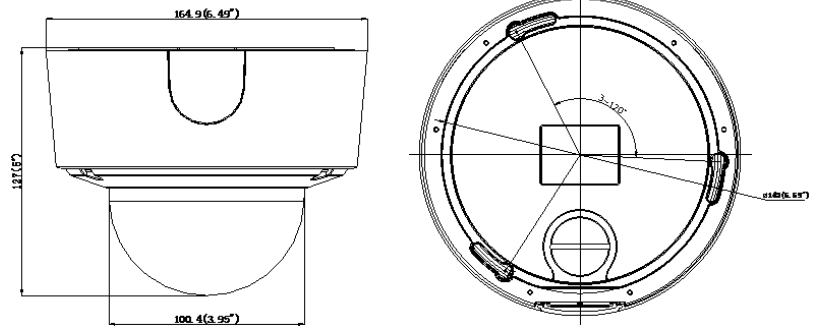

Dimensions

Audio

Environment Noise Filtering	Support
Audio I/O	Support
Audio Sampling Rate	16kHz / 32kHz / 44.1kHz / 48kHz

Smart Feature-set

Behavior Analysis	Line crossing detection, Intrusion detection, Region entrance, Region exiting, Unattended baggage, Object removal
Line Crossing Detection	Cross a pre-defined virtual line
Intrusion Detection	Enter and loiter in a pre-defined virtual region
Region Entrance	Enter a pre-defined virtual region from the outside place
Region Exiting	Exit from a pre-defined virtual region
Unattended Baggage	Objects left over in the pre-defined region such as the baggage, purse, dangerous materials
Object Removal	Objects removed from the pre-defined region, such as the exhibits on display.
Exception Detections	Scene change detection, Sudden audio increase/decrease detection, Audio loss detection, Defocus detection
Recognition	Face detection recognition
Statistics	Object Counting (Entrance and Exit object number is accounted and showed on screen in real time)

General

Protection Level	IP66
Impact Protection	IK10
Operating Conditions	-30 °C – 60 °C (-22 °F – 140 °F), Humidity 95% or less (non-condensing)
Power Supply	AC24V/PoE(802.3at)
Power Consumption	Max. 13.5 W
Dimensions	Φ159.8 × 146 mm(Φ6.29" × 5.75")
Weight	2100 g (4.63 lbs)

Order Models

DS-2CD4332FWD-PTZ, DS-2CD4332FWD-PTZS

Accessories

Pendant Mount

Outdoor wall mount

Wall mount with junction box

Corner mount

Rain shade

Rain shade