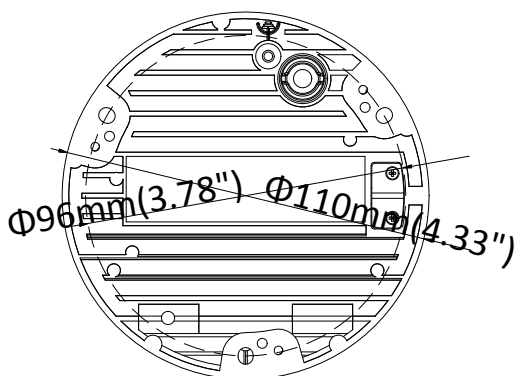

Dimensions