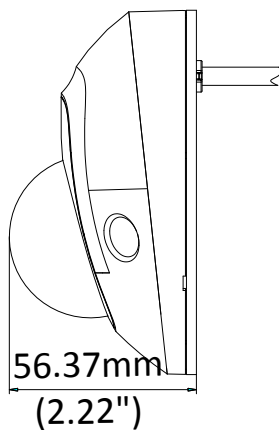

Dimensions