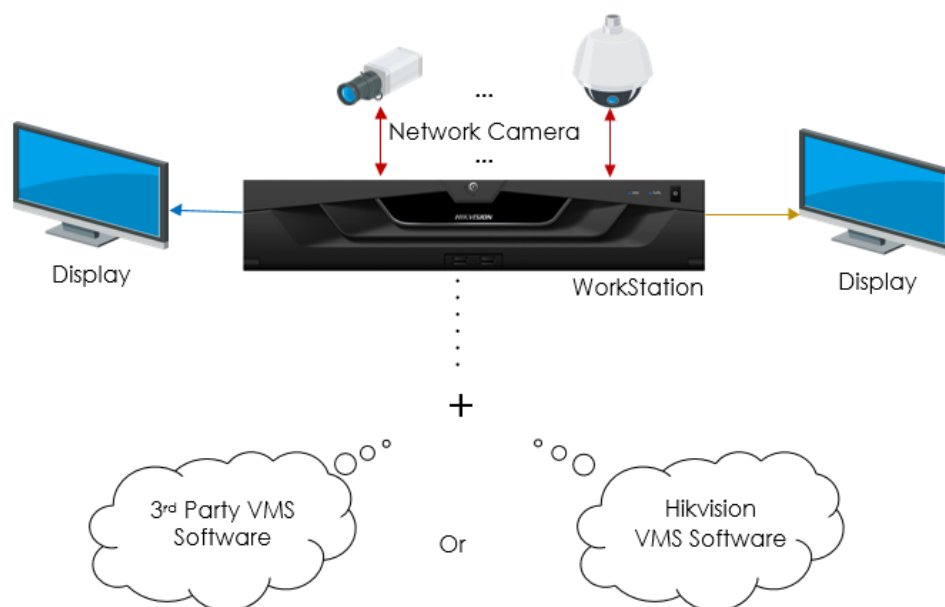

Typical Applications