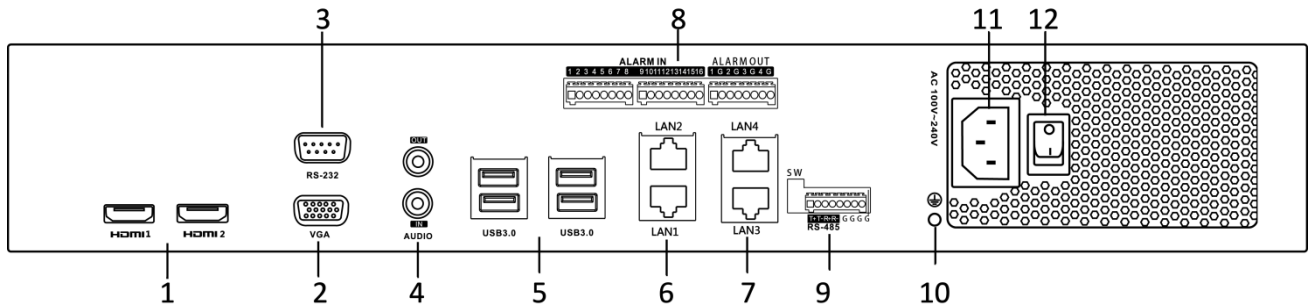

Physical Interfaces

Index	Description	Index	Description
1	HDMI1 and HDMI2 Interfaces	7	LAN3 and LAN4 Interfaces (Optional)
2	VGA Output Interface	8	Alarm Input / Output (Optional)
3	RS-232 Serial Interface	9	RS-485 Serial Interface
4	Audio Input / Output Interface	10	GND
5	4 × USB 3.0 Interface	11	100 to 240 VAC power supply
6	LAN1 and LAN2 Interfaces	12	Power Switch