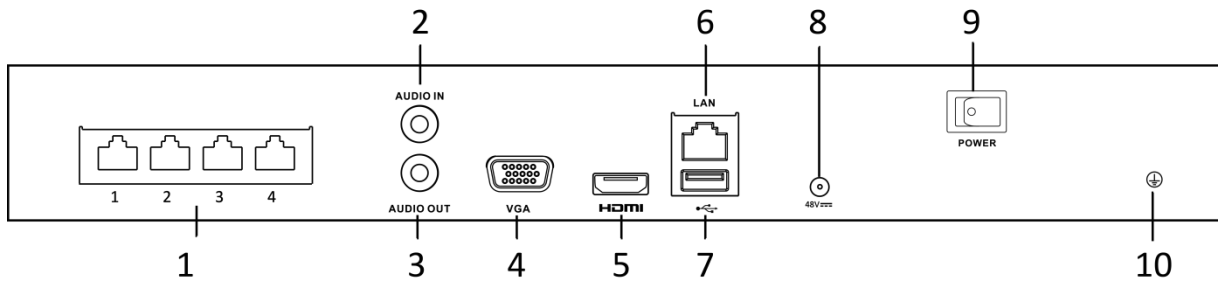

Physical Interfaces

Index	Description	Index	Description
1	Network Interfaces with PoE function (4 interfaces for DS-7604NI-Q1/4P and 8 interfaces for DS-7608NI-Q1/8P))	6	LAN Network Interface
2	AUDIO IN	7	USB 2.0 Interface.
3	AUDIO OUT	8	48VDC power supply
4	VGA Interface	9	Power Switch
5	HDMI Interface	10	GND