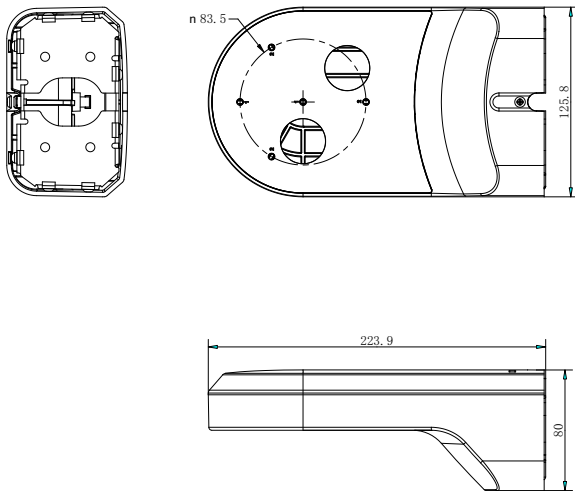

DS-1294ZJ

Wall Mount Bracket for PTZ Camera

Features:

- Toughened plastic material with surface spray treatment
- Hikvision white

Dimension:

Order Model:

DS-1294ZJ

Parameter:

Model	DS-1294ZJ
Parameters	Wall Mount Bracket for PTZ Camera
Appearance	Hikvision White
Material	Toughened Plastic
Dimension	230×80×130mm
Weight	450g

Notice:

- The bracket should be installed on flat wall
- The wall must be capable of supporting over 3 times as much as the total weight of the camera and the mount.
- The maximum load capacity of the bracket is **4.5KG**

Note: The actual dome camera may vary from the picture above.