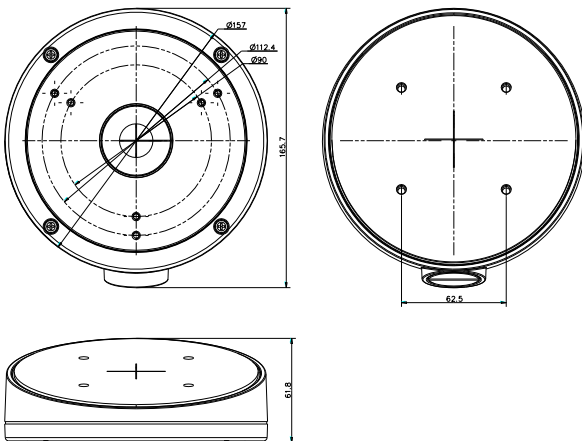

DS-1281ZJ-M

Inclined Ceiling Mount Bracket for Dome Camera

Features:

- Aluminum alloy material with surface spray treatment
- Waterproof design

Dimension:

Order Model:

DS-1281ZJ-M

Parameter:

Model	DS-1281ZJ-M
Parameters	Inclined Ceiling Mount Bracket for Dome Camera
Appearance	Hikvision White
Material	Aluminum Alloy
Dimension	Φ 157×165.5×60mm
Weight	586g

Notice:

- The bracket should be installed on flat wall
- Waterproof rubber is necessary for outdoor application
- The wall must be capable of supporting over 3 times as much as the total weight of the camera and the mount.
- The maximum load capacity of the bracket is **4.5KG**

Note: The actual dome camera may vary from the picture above.