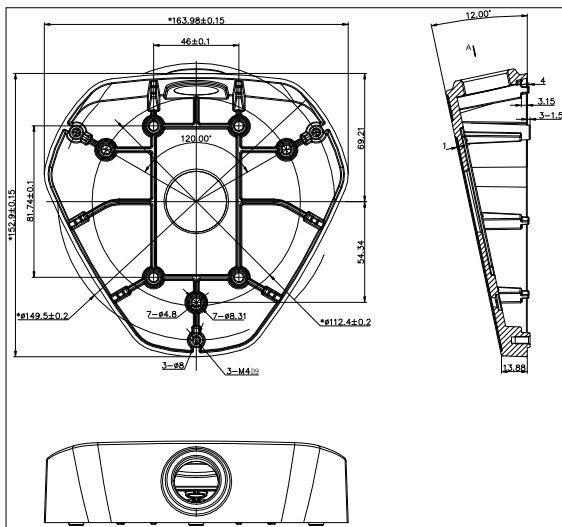

DS-1281ZJ-DM25

Inclined Ceiling Mount Bracket for Dome Camera

Features:

- Aluminum alloy material with surface spray treatment
- Cable hole on bracket makes the feature better

Dimension:

Order Model:

DS-1281ZJ-DM25

Parameter:

Model	DS-1281ZJ-DM25
Parameters	Inclined Ceiling Mount Bracket for Dome Camera
Appearance	Hikvision White
Material	Aluminum Alloy
Dimension	153×164×45mm
Weight	300g

Notice:

- The bracket should be installed on flat wall
- Waterproof rubber is necessary for outdoor application
- The wall must be capable of supporting over 3 times as much as the total weight of the camera and the mount.
- The maximum load capacity of the bracket is 4.5KG

Note: The actual dome camera may vary from the picture above.