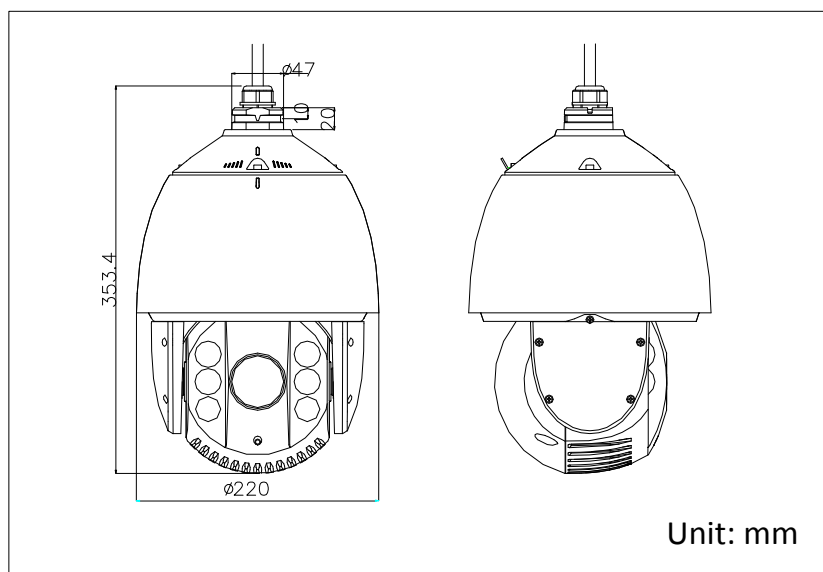

Pattern	4 patterns, with the total recording time not less than 10 minutes
	Power-off Memory	Support
	Park Action	Preset / Patrol / Pattern / Pan scan / Tilt scan / Frame Scan / Random scan / Panorama scan
	PTZ Position Display	On / Off
	Preset Freezing	Support
	Scheduled Task	Preset / Patrol / Pattern / Pan scan / Tilt scan / Frame Scan / Random scan / Panorama scan
	RS-485 communication diagnosis	Support
Infrared	IR Distance	120m
	IR Intensity	Automatically adjusted, depending on the zoom ratio
Input/ Output	Monitor Output	1 turbo HD720p output
	RS-485 Interface	Half-duplex mode Self-adaptive HIKVISION, Pelco-P, Pelco-D protocol
	UTC function	HIKVISION_C *Need UTC controller if DVR don't support UTC function
General	Menu Language	English, Chinese
	Power	24VAC(for -A moel) Max. 30W(IR: 9W, Heater: 6W)
	Working Temperature / Humidity	-30 °C-65°C(-22°F-149°F)(outdoor dome) 90% or less
	Protection Level	IP66 standard TVS 4,000V lightning protection, surge protection and voltage transient protection
	Mounting	Various mounting modes optional
	Dimensions	Φ220×353.4mm (Φ8.66"×13.91")
	Weight (approx.)	4.5kg(9.92 lbs)
	Mount Option (only suitable for outdoor dome)	Long-arm wall mount: DS-1602ZJ;Corner mount: DS-1602ZJ-corner; Pole Mount: DS-1602ZJ-pole; Power box mount:DS-1602ZJ-box

Dimensions