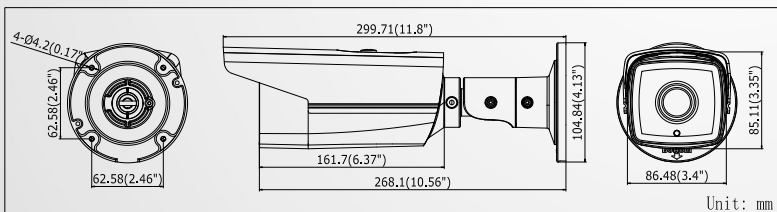

DS-2CD2T42WD-I3/I5/I8

4 MP EXIR Bullet Network Camera

Specification

Camera	
Image Sensor	1/3" Progressive Scan CMOS
Min. Illumination	0.01Lux @(F1.2,AGC ON), 0.028Lux @(F2.0,AGC ON), 0 Lux with IR
Shutter Speed	1/3 s ~ 1/10,000 s
Slow Shutter	Support
Lens	(-I3: 4,6mm; -I5: 4,6,12mm; -I8: 6,12,16mm) @F2.0
Lens Mount	M12
Day & Night	IR cut filter with auto switch
WDR	120dB
Compression Standard	
Video Compression	H.264/MJPEG/H.264+
H.264 Type	Main Profile
Video Bit Rate	32 Kbps – 16 Mbps
Image	
Max. Resolution	2688 × 1520
Frame Rate	50Hz: 20fps (2688×1520), 25fps(1920×1080), 25fps(1280×720) 60Hz: 20fps (2688×1520), 30fps (1920×1080), 30fps(1280×720)
Image Enhancement	BLC/3D DNR/ROI
Image Setting	Rotate Mode, Saturation, Brightness, Contrast, Sharpness adjustable by client software or web browser
Day/Night Switch	Auto/Schedule/Triggered by Alarm In
Network	
Network Storage	NAS (Support NFS,SMB/CIFS)
Alarm Trigger	Intrusion Detection, Line Crossing detection, Motion detection, Dynamic Analysis, Tampering alarm, Network disconnect, IP address conflict, Storage exception
Protocols	TCP/IP, UDP, ICMP, HTTP, HTTPS, FTP, DHCP, DNS, DDNS, RTP, RTSP, RTCP, PPPoE, NTP, UPnP, SMTP, SNMP, IGMP, 802.1X, QoS, IPv6, Bonjour
Security	Flash-prevention, dual stream, heartbeat, mirror, password protection, privacy mask, watermark, IP address filtering, Anonymous access
Standard	ONVIF (PROFILE S, PROFILE G), PSIA, CGI, ISAPI
General	
Communication Interface	1 RJ45 10M/100M Ethernet interface
Operating Conditions	-30 °C – 60 °C (-22 °F – 140 °F), Humidity 95% or less (non-condensing)
Power Supply	12V DC±10%, PoE (802.3af)
Power Consumption	I3: Max. 6W; I5: Max. 7.5W; I8: Max. 10.5W
Ingress Protection level	IP66
IR Range	I3: 30 meters; I5: 50 meters; I8: 80 meters
Dimensions	299.71 × 86.48 × 85.11(11.8" × 3.4" × 3.35")
Weight	1200g (2.65 lbs)
Order Model	
DS-2CD2T42WD-I3, DS-2CD2T42WD-I5, DS-2CD2T42WD-I8	