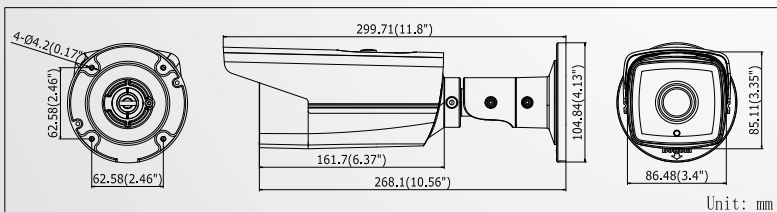

DS-2CD2T22WD-I3/I5/I8

2.0MP EXIR Network Bullet Camera

- 1/2.8" Progressive Scan CMOS
- Up to 2 megapixel resolution
- Full HD1080p real-time video
- 120dB Wide Dynamic Range
- 3D DNR
- EXIR high performance LEDs
- Up to 30/50/80 meters IR range
- 12V DC±10% & PoE(802.3af)
- Support H.264+
- IP66

DS-2CD2T22WD-I3/I5/I8

2.0MP EXIR Bullet Network Camera

Specification

Camera

Image Sensor	1/2.8" Progressive Scan CMOS
Min. Illumination	0.01Lux @(F1.2,AGC ON), 0.028 Lux @(F2.0,AGC ON), 0 Lux with IR
Shutter Speed	1/3 s ~ 1/10,000 s
Slow Shutter	Support
Lens	(-I3: 4,6mm; -I5: 4,6,12mm; -I8: 6,12,16mm) @F2.0
Lens Mount	M12
Day & Night	IR cut filter with auto switch
WDR	120dB

Compression Standard

Video Compression	H.264/MJPEG/H.264+
H.264 Type	Main Profile
Video Bit Rate	32 Kbps – 16 Mbps

Image

Max. Resolution	1920 × 1080
Frame Rate	50Hz: 25fps(1920 × 1080, 1280 × 960, 1280 × 720) 60Hz: 30fps (1920 × 1080, 1280 × 960, 1280 × 720)
Image Enhancement	BLC/3D DNR/ROI
Image Setting	Rotate Mode, Saturation, Brightness, Contrast, Sharpness adjustable by client software or web browser
Day/Night Switch	Auto/Schedule/Triggered by Alarm In

General

Communication Interface	1 RJ45 10M/100M Ethernet interface
Operating Conditions	-30 °C – 60 °C (-22 °F – 140 °F), Humidity 95% or less (non-condensing)
Power Supply	12V DC±10%, PoE (802.3af)
Power Consumption	-I3: Max. 6W; -I5: Max. 7.5W; -I8: Max. 10.5W
Ingress Protection level	IP66
IR Range	-I3: 30 meters; -I5: 50 meters; -I8: 80 meters
Dimensions	299.71 × 86.48 × 85.11(11.8" × 3.4" × 3.35")
Weight	1200g (2.65 lbs)