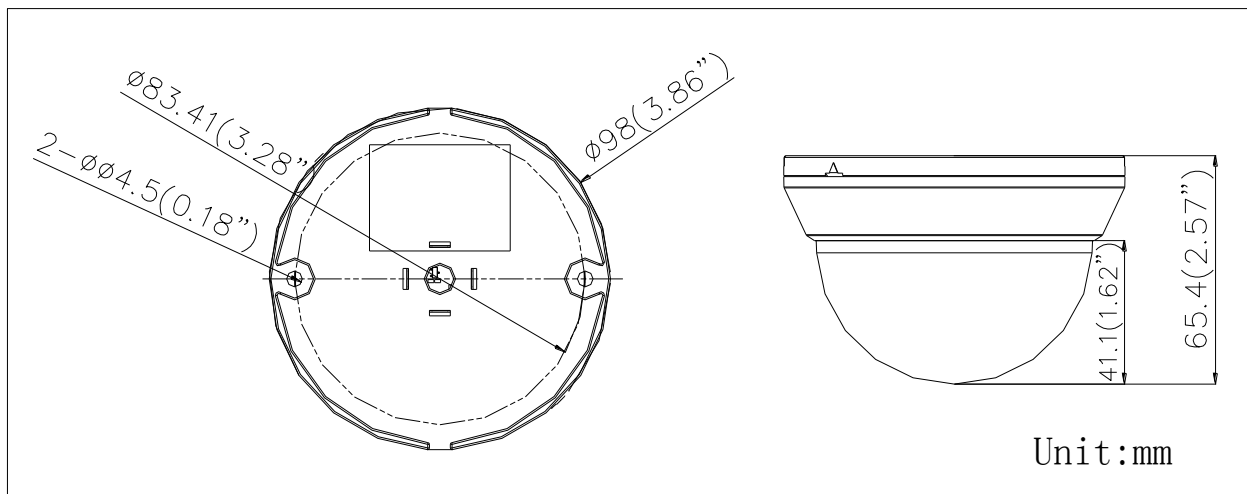

## Specifications

<b>Camera</b>	
Image Sensor	2MP CMOS Image Sensor
Signal System	PAL/NTSC
Effective Pixels	1920(H)*1080(V)
Min. illumination	0.01 Lux @ (F1.2,AGC ON),0 Lux with IR
Shutter Time	1/25(1/30)s to 1/50,000s
Lens	2.8mm, 3.6mm, 6mm optional
	Angle of View: 103°(2.8mm), 82.2°(3.6mm), 54°(6mm)
Lens Mount	M12
Day & Night	ICR
Angle Adjustment	Pan: 0 - 360°, Tilt: 0 - 75°, Rotation: 0 - 360°
Synchronization	Internal synchronization
Video Frame Rate	1080p@25fps/1080p@30fps
HD Video Output	1 Analog HD output
S/N Ratio	>62dB
<b>General</b>	
Operating Conditions	-20 °C - 45 °C (-4 °F - 113 °F), Humidity 90% or less (non-condensing)
Power Supply	12 VDC ± 15%
Power Consumption	Max. 4W
IR Range	Up to 20m
Dimension	Φ 98 x 65.4 mm (φ 3.86" x 2.57")
Weight	250 g

## Dimensions