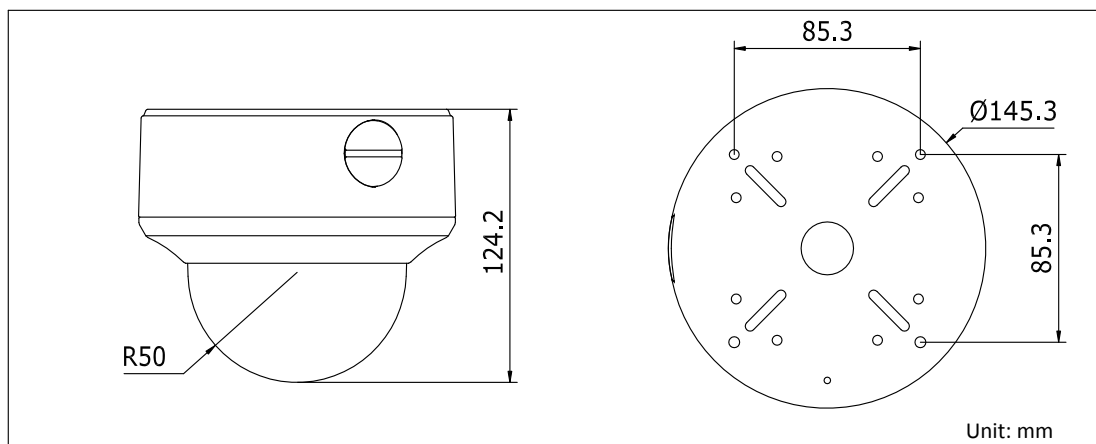

Dimensions

Accessory