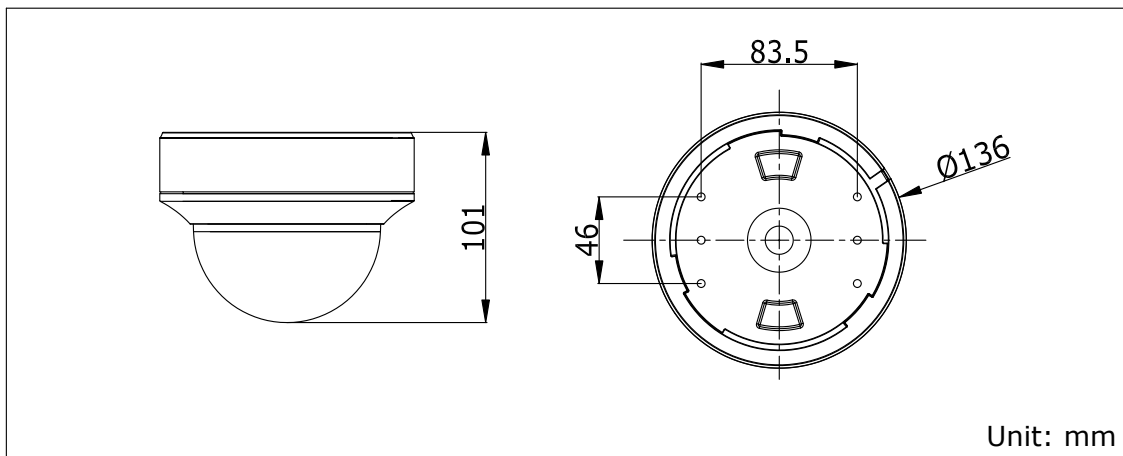

### Specification

Model	DS-2CE56D5T-(A)VFIR
Parameter	Turbo HD1080p Vari-focal IR Dome Camera
Camera	
Image Sensor	2MP CMOS Image Sensor
Signal System	PAL/NTSC
Effective Pixels	1944(H)*1092(V)
Min. Illumination	0.01 Lux @ (F1.2,AGC ON),0 Lux with IR 0.014 Lux @ (F1.4,AGC ON),0 Lux with IR
Shutter Time	1/25(1/30) s to 1/50,000 s
Lens	2.8-12mm @ F1.4 Angle of view: 103° - 32.1°
Lens Mount	φ14
Angle Adjustment	Pan: 0 - 340°, Tilt: 0 - 75°, Rotation: 0 - 355°
Day & Night	ICR
Synchronization	Internal synchronization

## Dimension