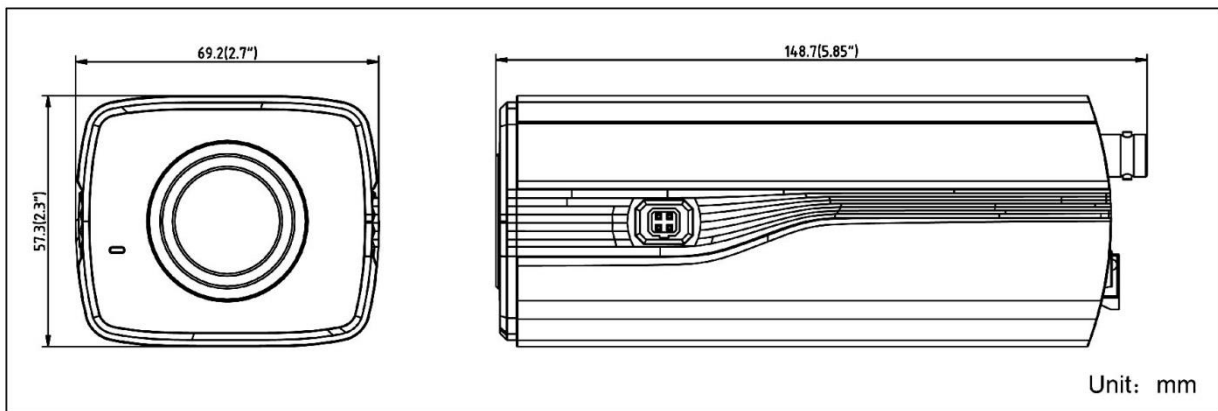

Dimensions