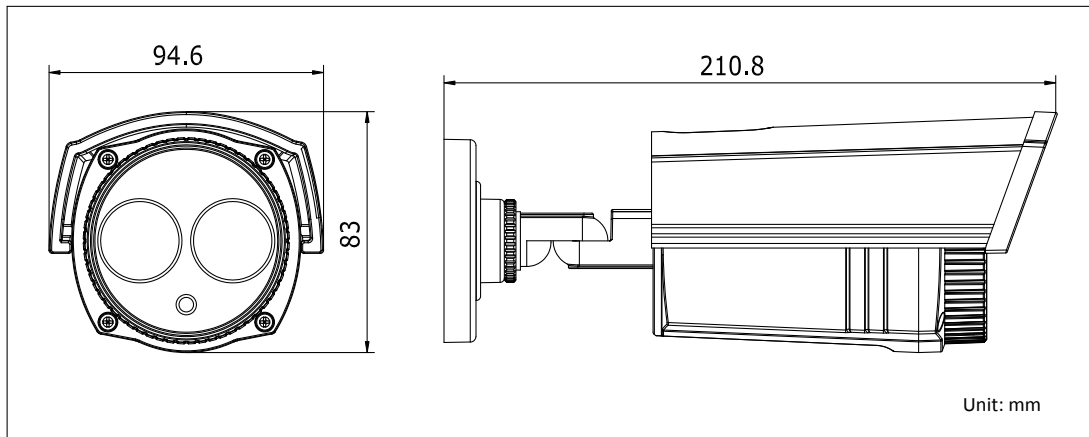

Dimension

Accessory