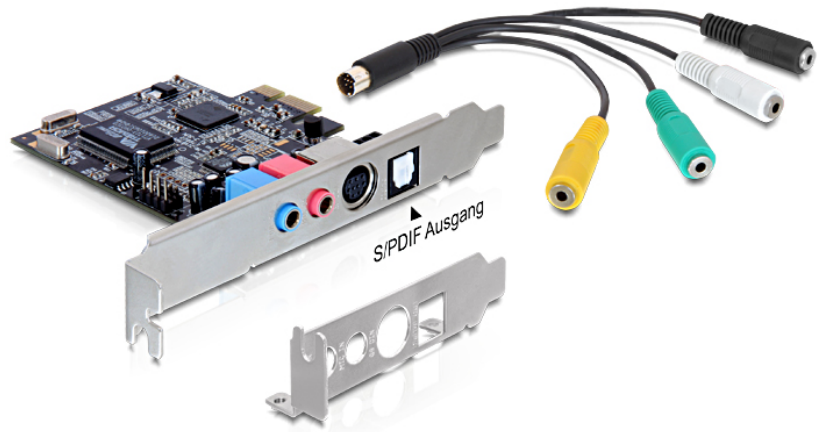

Delock PCI Express Sound Card 7.1

Description

This Delock PCI Express sound card expands your PC by several sound inputs and outputs and has 8 sound channels. Thus you can connect devices like speaker, headset etc. Using a headset in combination with the sound card it is especially suitable for applications like Skype.

Specification

- 8-channel Audio PCI Express card
- Supports Dolby Digital EX and DTS ES 6.1/7.1
- 7 Connectors: line in, microphone in, front out, back out, surround out, center/bass out, S/PDIF out
- Full-duplex recording and play-back
- 2 x ADC (analog digital converter) and 8 x DAC (digital analog converter)
- Supports 48/44.1 KHz sampling rate for recording and play-back
- PCI Express x1 Standard
- Supports PCI Express 1.0a specification