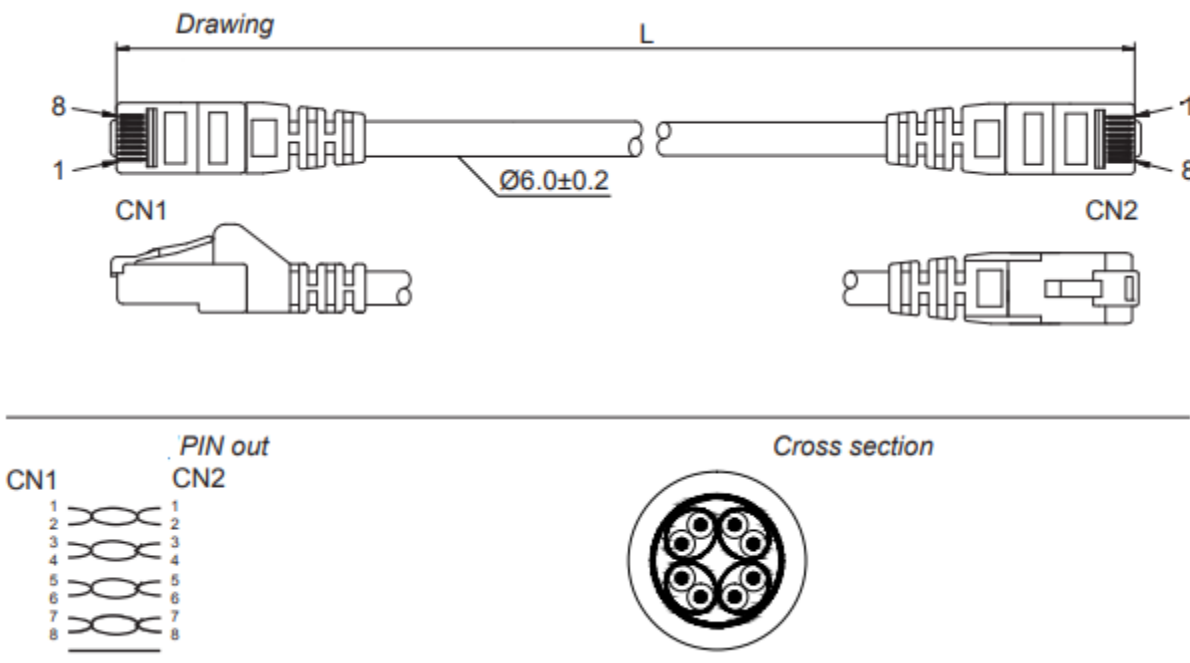

CAT6 Patch Cable

S/FTP PVC Grey

Features

- S/FTP (PiMF) LAN/Network cable to connect network components with 2 x RJ45 connectors
- AWG 27/7 Stranded
- Inner Conductor Material: CCA (Copper Clad Aluminium)
- 8P8C 3μ gold-plated PINs
- Latch Protection
- Max Bandwidth: 250MHz
- RoHS certified

Part Numbers

Length	Part Number
0.25 m	B-SFTP60025
0.5 m	B-SFTP6005
1 m	B-SFTP601
1.5 m	B-SFTP6015
2 m	B-SFTP605
3 m	B-SFTP603
5 m	B-SFTP605
7.5 m	B-SFTP6075
10 m	B-SFTP610