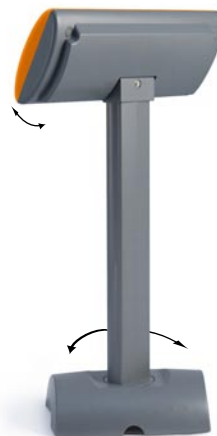

pole mounted customer display

www.ares.com

Customer display reaches for the skies!

Thanks to this vertical pole mounted version, this stylish and colourful customer display reaches for the skies and is now directly in the customer's line of sight.

Two-way orientation adjustment – left/right swivel and up/down tilt – provides great flexibility at the point of sale and of service where space saving is a must.

Supplied with 4 different sets of clips as standard, the **OCD 150** features two 20-character display lines, with self-powering available via serial or USB Retail ports.

OCD 150 colour and style

- Exclusive "Clip'n Color" AURES system
- 40cm high pole
- 20° tilt angle (display) and 90° rotation angle (pole)
- High brightness
- Magnetic stand for better stability on metallic surface
- Easy access to the display dip-switches (to select language character set)

Dimensions	Height: 400mm Dimensions of the base (W x D): 158 x 135mm Dimensions of the display (W x D): 220 x 100mm
Weight	1kg
Display tilt angle	20°
Pole rotation angle	90°
Base colours	pearl and graphite